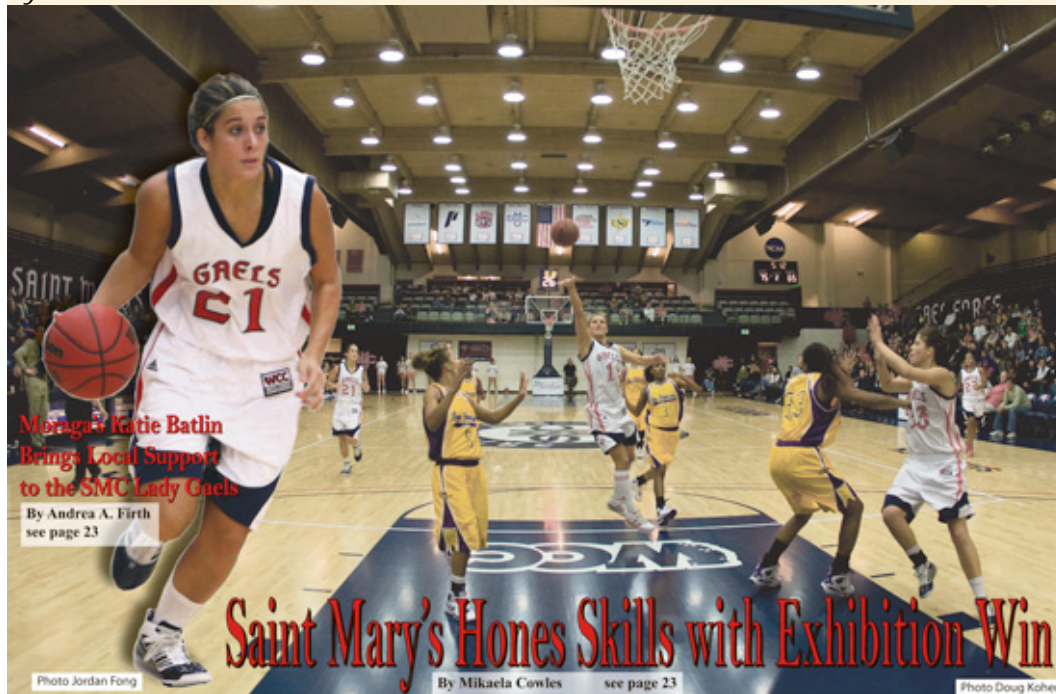

LAMORINDA WEEKLY

[Home](#) | [Read Online](#) | [Archive](#) | [Links](#) | [Advertising](#) | [Contact](#)

[printer friendly](#)

[download pdf](#)

Published November 12th, 2008

Saint Mary's Hones Skills with Exhibition Win

By Mikaela Cowle

The Saint Mary's women's basketball team finished their second exhibition game with an 86-75 win over San Francisco State on Sunday, November 9. The Gaels gave the Gaels a better game than last Friday's victory over Showtime, 100-74.

The Gaels broke the game open with a lead they never lost when Louella Tomlinson won the tip off, sending the ball straight to Jontelle Smith, who passed it to Katie Batlin for two points. Local favorite Batlin made her college debut this weekend, starting both games at point guard, averaging 7.5 points and 3 assists.

Saint Mary's started the game up-tempo with their well-known Freak defense, sending them on a 13-2 run. In an attempt to slow the game down, the Gaels went to a zone early in the first half. The zone had little effect in the first as the Gaels out-shot their opponents 61.5 percent to 36.4 percent.