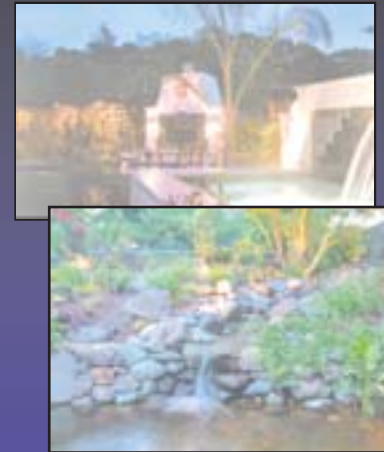

Garden Lights landscape & pool development inc.

Garden Lights is an Award Winning
Landscape Design-Build Firm
Offering Services in . . .

- Landscape Design & Installation
Planting - Masonry - Concrete - Carpentry
- Low-voltage Landscape Lighting
- Pool / Spa Design, Installation & Remodels
- Water Gardens, Ponds & Waterfalls

Design & Install with just one call.

925-254-4797

Free Consultations

Serving the Lamorinda Area for 18 years. Bonded – Licensed & Insured Lic. #702845

DESIGN
INSTALLATION
IRRIGATION
DRAINAGE
STONEMWORK
CONCRETE WORK
DECKS
FENCES
PATIOS
LAWNS
PONDS
CLEANUP &
HAULING