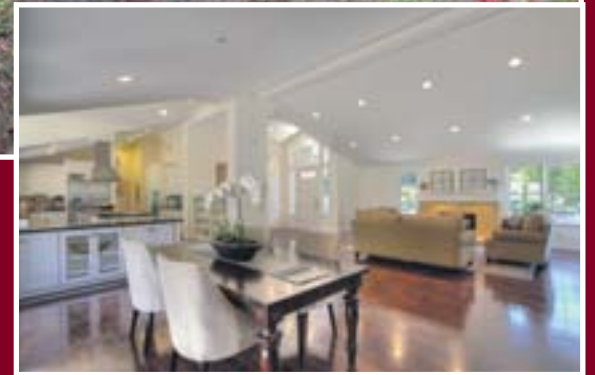

Presented by

SUE LAYNG

Cell: 925-963-7189

Sue@SueLayng.com

www.SueLayng.com

DRE # 000970956