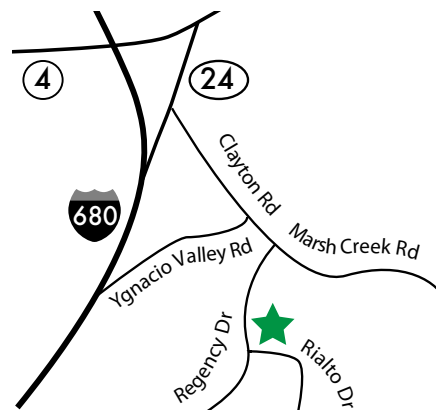

Toll Brothers

America's Luxury Home Builder®

VIEWS:
Out of this world
LUXURY:
Off the charts

 Mt Diablo State Park

Preview Opening!

Just 20 minutes from Walnut Creek, you'll find an exclusive new community of only 24 single-family homes ranging from 3,000 to 4,200 square feet. In the glorious shadow of Mount Diablo, enjoy the quality and luxury of a Toll Brothers home as well as a relaxed, small town atmosphere. You've never seen anything like it in the Bay Area, so come see it today.

DIABLO ESTATES
AT CLAYTON

TollBrothers.com • (925) 524-0400 • From the \$700,000s

Homes available nationwide. Brokers welcome. Prices subject to change without notice. This is not an offering where prohibited by law.