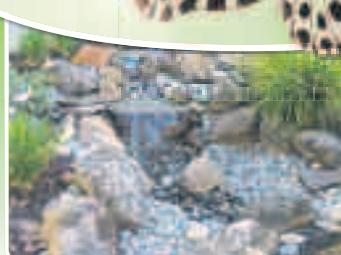

925-258-9233

CELL: 510-847-6160

LANDSCAPE COMPANY INC.

BLUE JAY FELDMAN
OWNER/OPERATOR

WWW.BLUERIDGELC.COM

LICENSED
INSURED
Lic# 818633

Improving Quality of Life By Building Great Landscapes