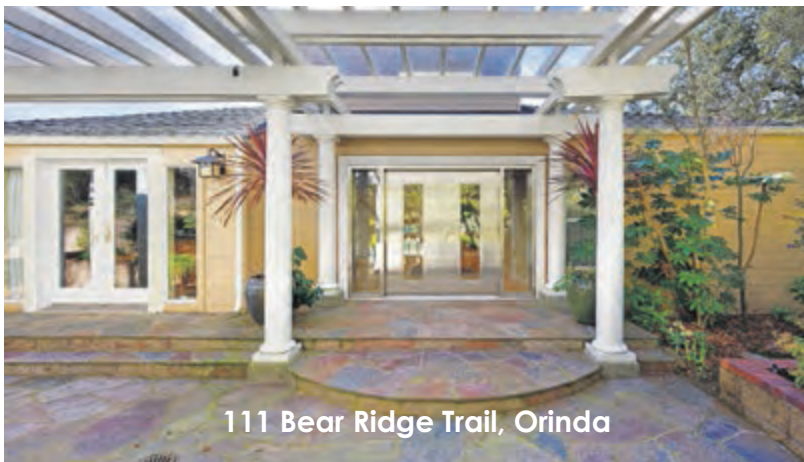

New Listing: 30 Tiana Terrace, Lafayette

3 BEDROOMS | 3.5 BATHROOMS | 4534 SQ. FT. | 1.92 ACRE | PLEASE CALL FOR PRICE

111 Bear Ridge Trail, Orinda

5 Bedrooms | 4.5 Bathrooms | 3952 Sq. Ft. | 1.22 Acre
Offered at \$1,799,000

68 Southwood Drive, Orinda

4 Bedrooms | 4.5 Bathrooms | 4170 Sq. Ft. | .72 Acre
Offered at \$2,675,000

CALBRE# 00903367

CLARK THOMPSON
REAL ESTATE BROKER
VILLAGE ASSOCIATES

Office: 925-254-8585 ct@clarkthompson.com
www.clarkthompson.com