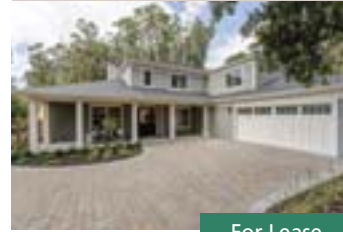

Updated throughout, this delightful 4 bed/2 bath, 1693 sqft home. Beautifully landscaped .50 acre lot.

\$1,250,000

ORINDA

40 Los Altos Road

This 4605sf handsome custom contemporary is the quintessential restorative retreat in OCC. Views/ Pool/Tennis/Gardens – all on 2.27ac.

\$2,495,000

ORINDA

160 Camino Don Miguel

One of a kind estate overlooking OCC. Resort quality pool & spa, gardens, views & guest house.

\$4,950,000

ORINDA

10 Winding Lane

A setting like no other. A tasteful estate situated up a winding lane of 8.6 acres. 3 main structures of apx. 23,422 sq.ft.

Moraga Country Club Bruzzone built Wimbledon Expanded. 4 Bedrooms/ 3 bathrooms/ 3122 SqFt. Top-Rated Schools!

\$1,400,000

LAFAYETTE

For Lease

1601 Reliez Valley Road

Breathtaking new custom by SpringHill Homes boasts 5bd/4.5ba, 4323sf of incredible living spaces on scenic 1.23acres.

\$9,000

LAFAYETTE

961 Oak View Circle

Complete fixer with approved plans for Beautiful Craftsman Style home in amazing location.

\$1,290,000

OAKLAND

407 Hiller Drive

Stunning Hiller Highlands end unit townhome with versatile open floor plan. Beautifully renovated kitchen.