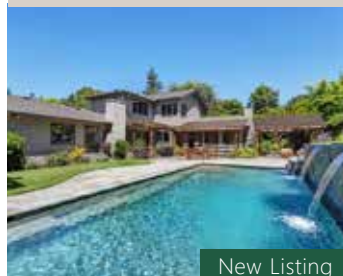

\$1,395,000

ORINDA

New Listing

489 Tahos Road
Orinda splendor! 4 Bed/3 Bath/2440 sq.ft. Mt. Diablo views, flat yard, sparkling pool, and artist's cottage.

\$1,595,000

ORINDA

New Listing

147 Camino Don Miguel
Authentic old Orinda Spanish on special OCC view knoll. 3223 sq.ft. of charming living spaces.

\$1,850,000

ORINDA

42 Los Altos Road
Orinda's most spectacular setting: 4+ acre private estate - restore mid century home or build your dream!

\$1,895,000

ORINDA

New Listing

86 Meadow View Road
Gorgeous in Glorietta! 5 Bed/3 Bath/3248 sq.ft. Stunning yard with pool & fabulous floorplan.

\$2,150,000

ORINDA

New Listing

222 Moraga Way
Private Resort Retreat! 1+ acre parcel w/ two lots. Beautifully updated single level home.

\$2,395,000

ORINDA

54 La Campana Road
Designed w/ excellence by SF architecture firm Tecta Assoc. 5 Bed/5.5 Bath/3420 sq.ft./pool.

\$2,795,000

ORINDA

15 Orinda View Road
Spectacular view setting! Sophisticated yet comfortable family living.

\$3,750,000

LAFAYETTE

4030 Happy Valley Road
Elegant Country Living! Beautifully +/-4128 SqFt appointed home with gorgeous grounds.