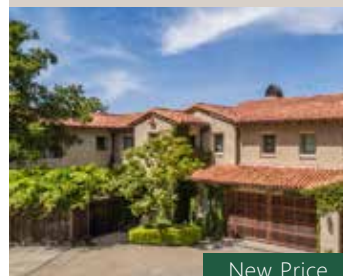

LAFAYETTE

New Price

420 Acalanes Road
One-of-a-kind updated property w/stunning architectural character. 5 Beds/4+ Baths/ 5883 SqFt.

$3,995,000

The Village Associates:

Ashley Battersby
Patricia Battersby
Shannon Conner
Meara Dunsmore

Linda Ehrich
Emily Estrada

Joan Evans

Linda Friedman
Dexter Honens II

Anne Knight

Susan Layng

Charles Levine

April Matthews

Hillary Murphy

Karen Murphy

John Nash

Ben Olsen

Sue Olsen

Tara Rochlin

Jaime Roder

Altie Schmitt

Judy Schoenrock

Ann Sharf

Amy Rose Smith

Molly Smith

Jeff Snell

Lynda Snell

Steve Stahle

Clark Thompson

Angie Evans Traxinger

Ignacio Vega

Ann Ward

Jenny Lyons Wilhite

Margaret Zucker