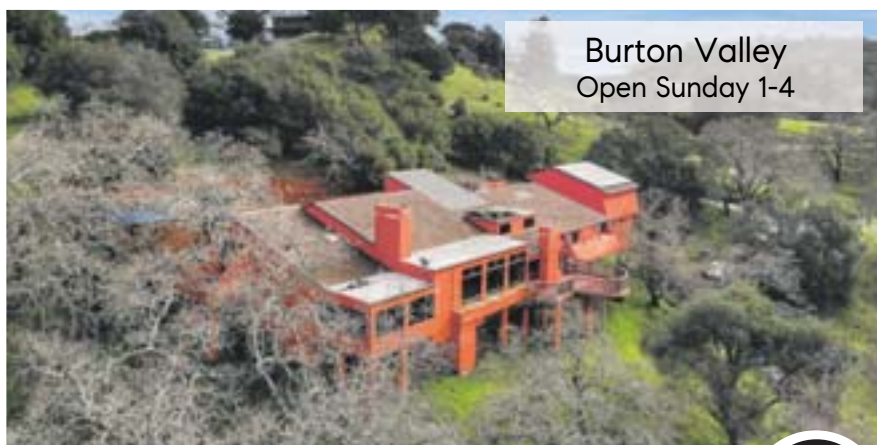

COMPASS

Great MCC home
Open Sunday 1-4

111 Merion Terrace, Moraga

2680+ sqft | 3 Br | 2 Ba | .17+/- Ac Lot
Expanded "Inverness" model in Moraga Country Club.

www.111MerionTer.com
\$1,100,000

MCC Resort Living
Open Sunday 1-4

119 Brookline Street, Moraga

3424 sqft | 3 Br | 2.5 Ba | .14+/- Ac Lot
Great Views of MCC and the Golf Course.

www.119BrooklineSt.com
\$1,495,000

Burton Valley
Open Sunday 1-4

4 Leeward Glen, Lafayette

3945 sqft | 4 Br | 2.5 Ba | 2.22+/- Ac Lot
Unique property on a very private view lot.

www.4LeewardGlenRd.com
\$1,695,000

New Listing
First Open Sunday 1-4

4 Shannon Court, Moraga

5155 sqft | 5 Br | 4.5 Ba | 2.22+/- Ac Lot
Spacious custom home on a large wooded lot.

www.4ShannonCourt.com
\$1,895,000