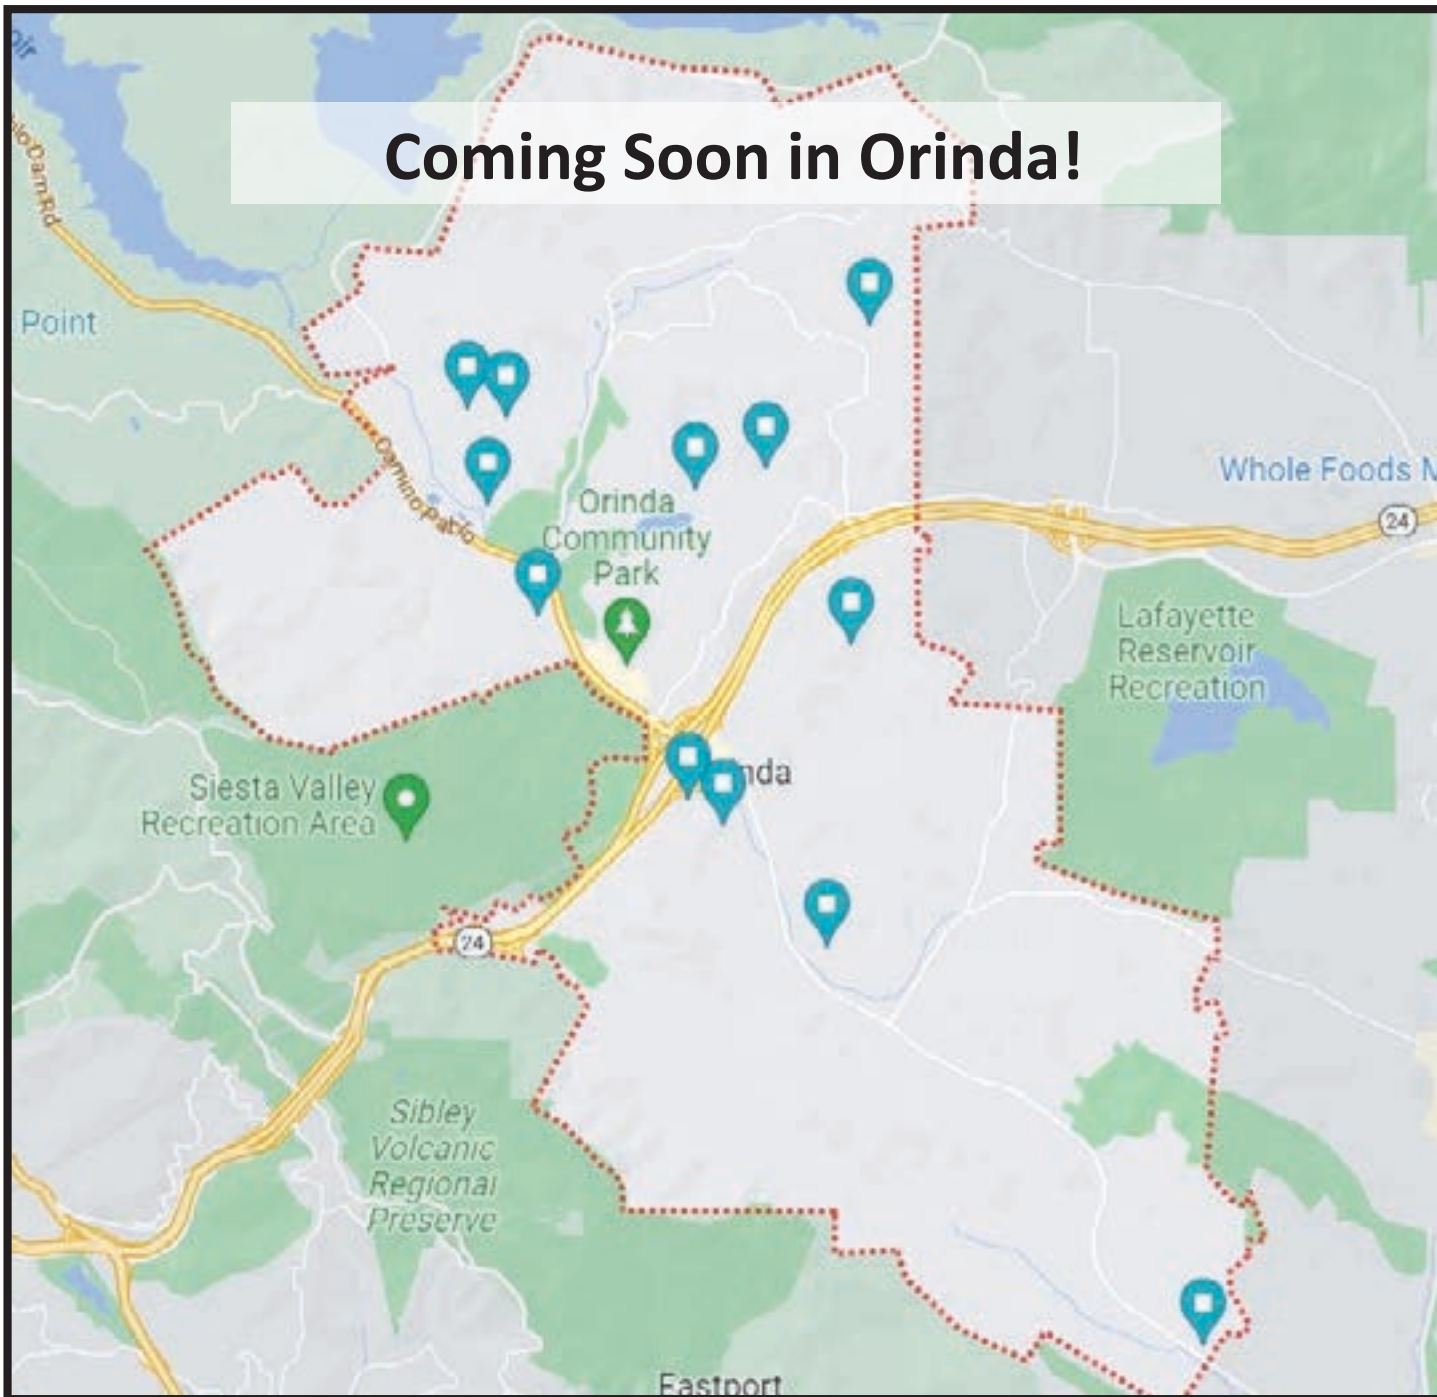

Coming Soon in Orinda!

We're Making Our Mark in Orinda

Amy Rose Smith | amy@amyrosesmith.com | 925-212-3897
Shannon Conner | Shannon@shannonconner.com | 925-980-3829
Clark Thompson | ct@clarkthompson.com | 925-254-8585
Molly Smith | molly@mollyslist.com | 415-309-1085